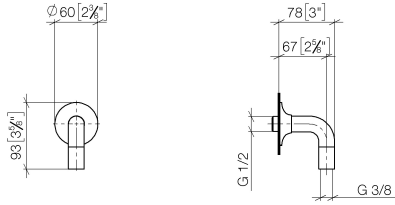

28 450 809

- 3/8" shower outlet
- rosette Ø 60 mm
- 1/2" connection

Intrinsic protection against back flow.

	Chrome	28 450 809-00
	Brushed Platinum	28 450 809-06
	Platinum	28 450 809-08
	Dark Chrome	28 450 809-19
	Brushed Durabronze (23kt Gold)	28 450 809-28
	Brushed Bronze	28 450 809-42
	Brushed Champagne (22kt Gold)	28 450 809-46
	Champagne (22kt Gold)	28 450 809-47
	Brushed Dark Platinum	28 450 809-99

Recommended miscellaneous

**Concealed wall elbow -**

- max. recess depth 163 mm
- min. recess depth 90 mm

35 085 970 90

28 450 809

mm [inches]

Flow rate chart

Certificates